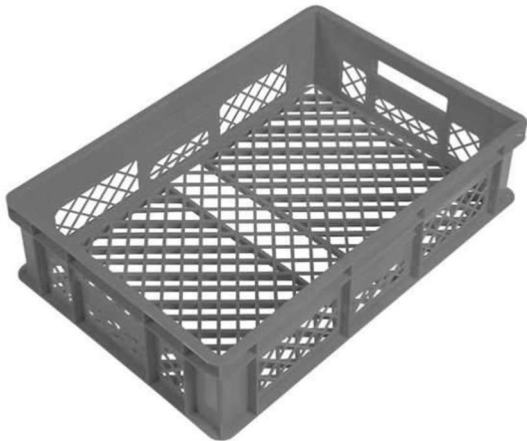

TECHNICAL DATA SHEET GBP-6152-050

EURONORM BREAD BASKET

Material	HDPE
External dimensions	600x400X150mm
Internal dimensions	565x365x140mm
Version	Vented base/sides
Handles	Open – on 2 sides
Weight	1.6KG
Capacity	28L
Stackable	Yes
Food safe	Yes