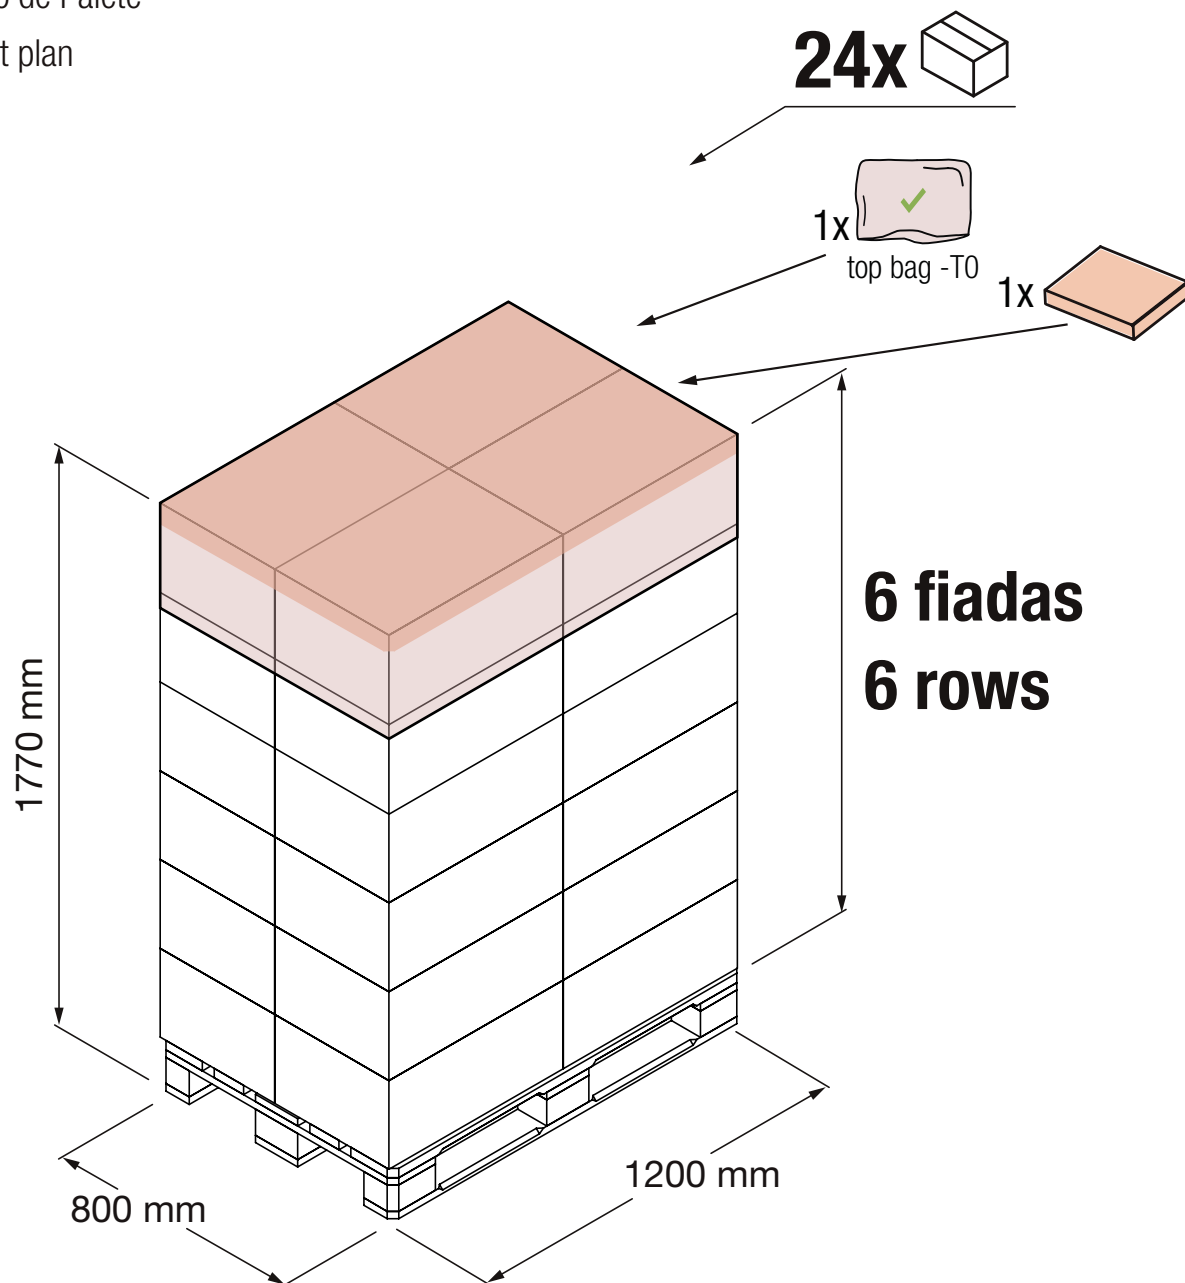

G580-0T (Gour 68 Standard M Cover)

Plano de Paleta

Pallet plan

Total: 1 euro pallet

17.040 uni

pallet weight
≈ 134 kg